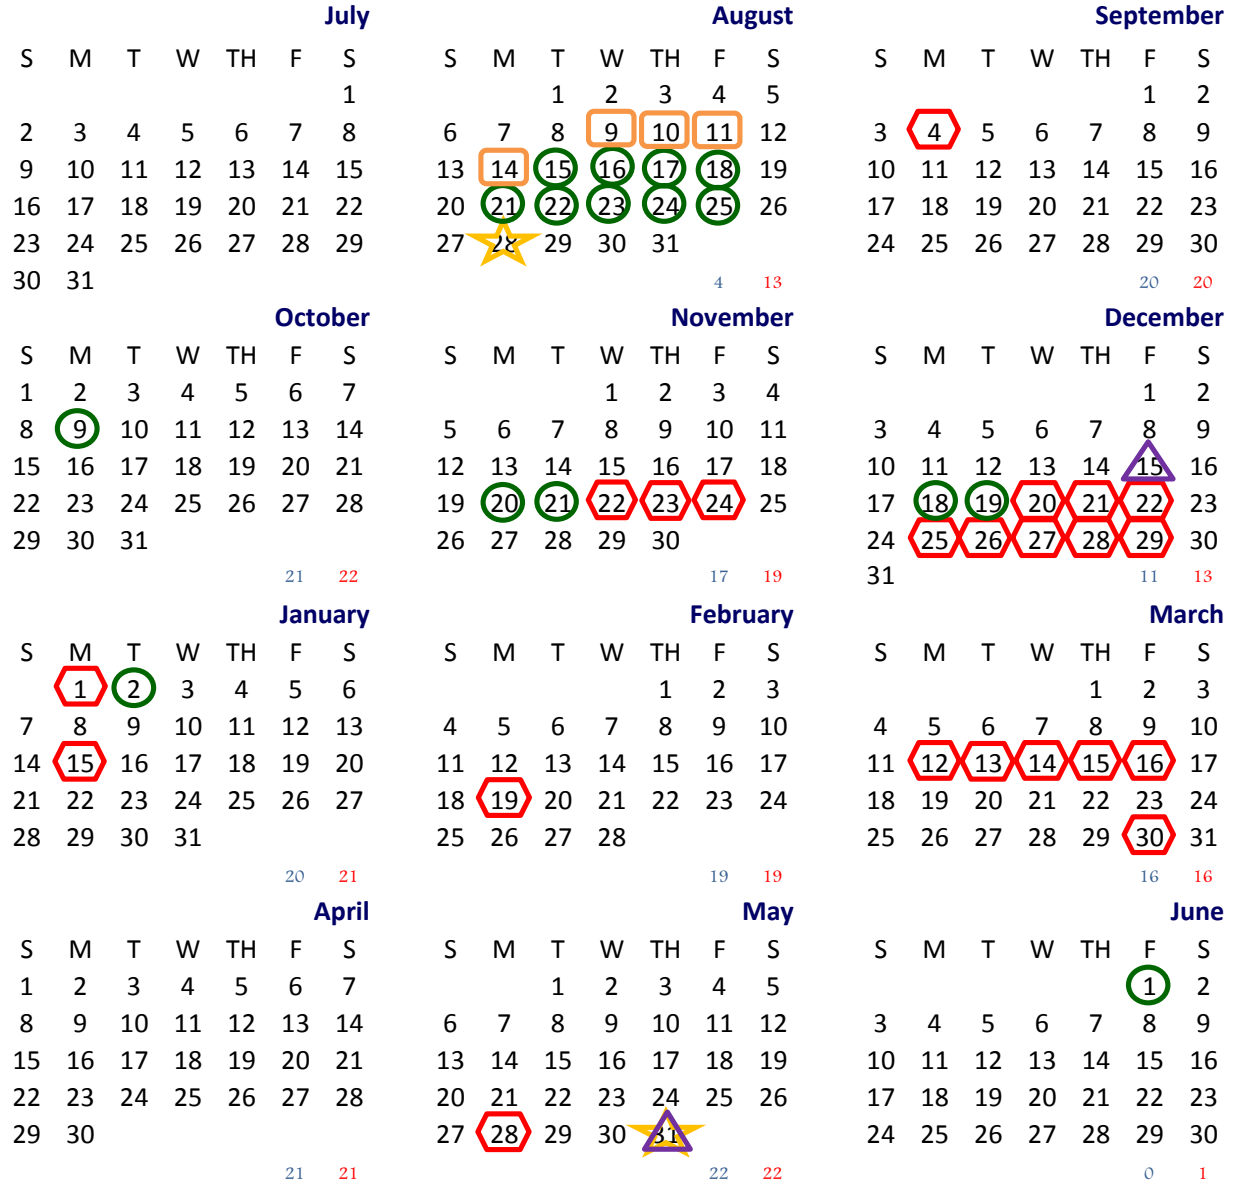

2017 - 2018 District Academic Calendar

Holidays for All

Labor Day: September 4
Thanksgiving Break: November 20 - 24
Christmas Break: December 18 - January 2
MLK Day: January 15
Presidents' Day: February 19
Spring Break: March 12 - 16
Good Friday: March 30
Memorial Day: May 28

Staff Days/Student Holidays

Aug. 15 - 18, Aug. 21 - 25, Oct. 9, Jan 2
November 20 - 21 (Exchange Days)
December 18 - 19 (Exchange Days)

Six Week Grading Periods:

Students in Grades 1st - 12th
08/28-09/29 24 Student Days
10/2 - 11/3 24 Student Days
11/6 - 12/15 25 Student Days
01/3 - 02/16 32 Student Days
02/20 -04/13 33 Student Days
04/16 -05/31 33 Student Days

Nine Week Grading Periods:

Students in Grades PreK - K
08/28- 10/27 43 Student Days
10/30 - 1/19 42 Student Days
01/22 - 03/30 43 Student Days
04/02 - 05/31 43 Student Days

2017-18 Bell Schedule Per Campus

Primary, Elementary, Intermediate
a.m. - p.m.
Middle, Jr. High, High School, ExCEL
a.m. - p.m.
PACE - a.m. - p.m.

Holiday
Staff Development
Early Release
First/Last Day
New Teacher Staff Development

73 Days - First Semester, 98 Days - Second Semester = 171 Total Instructional Days