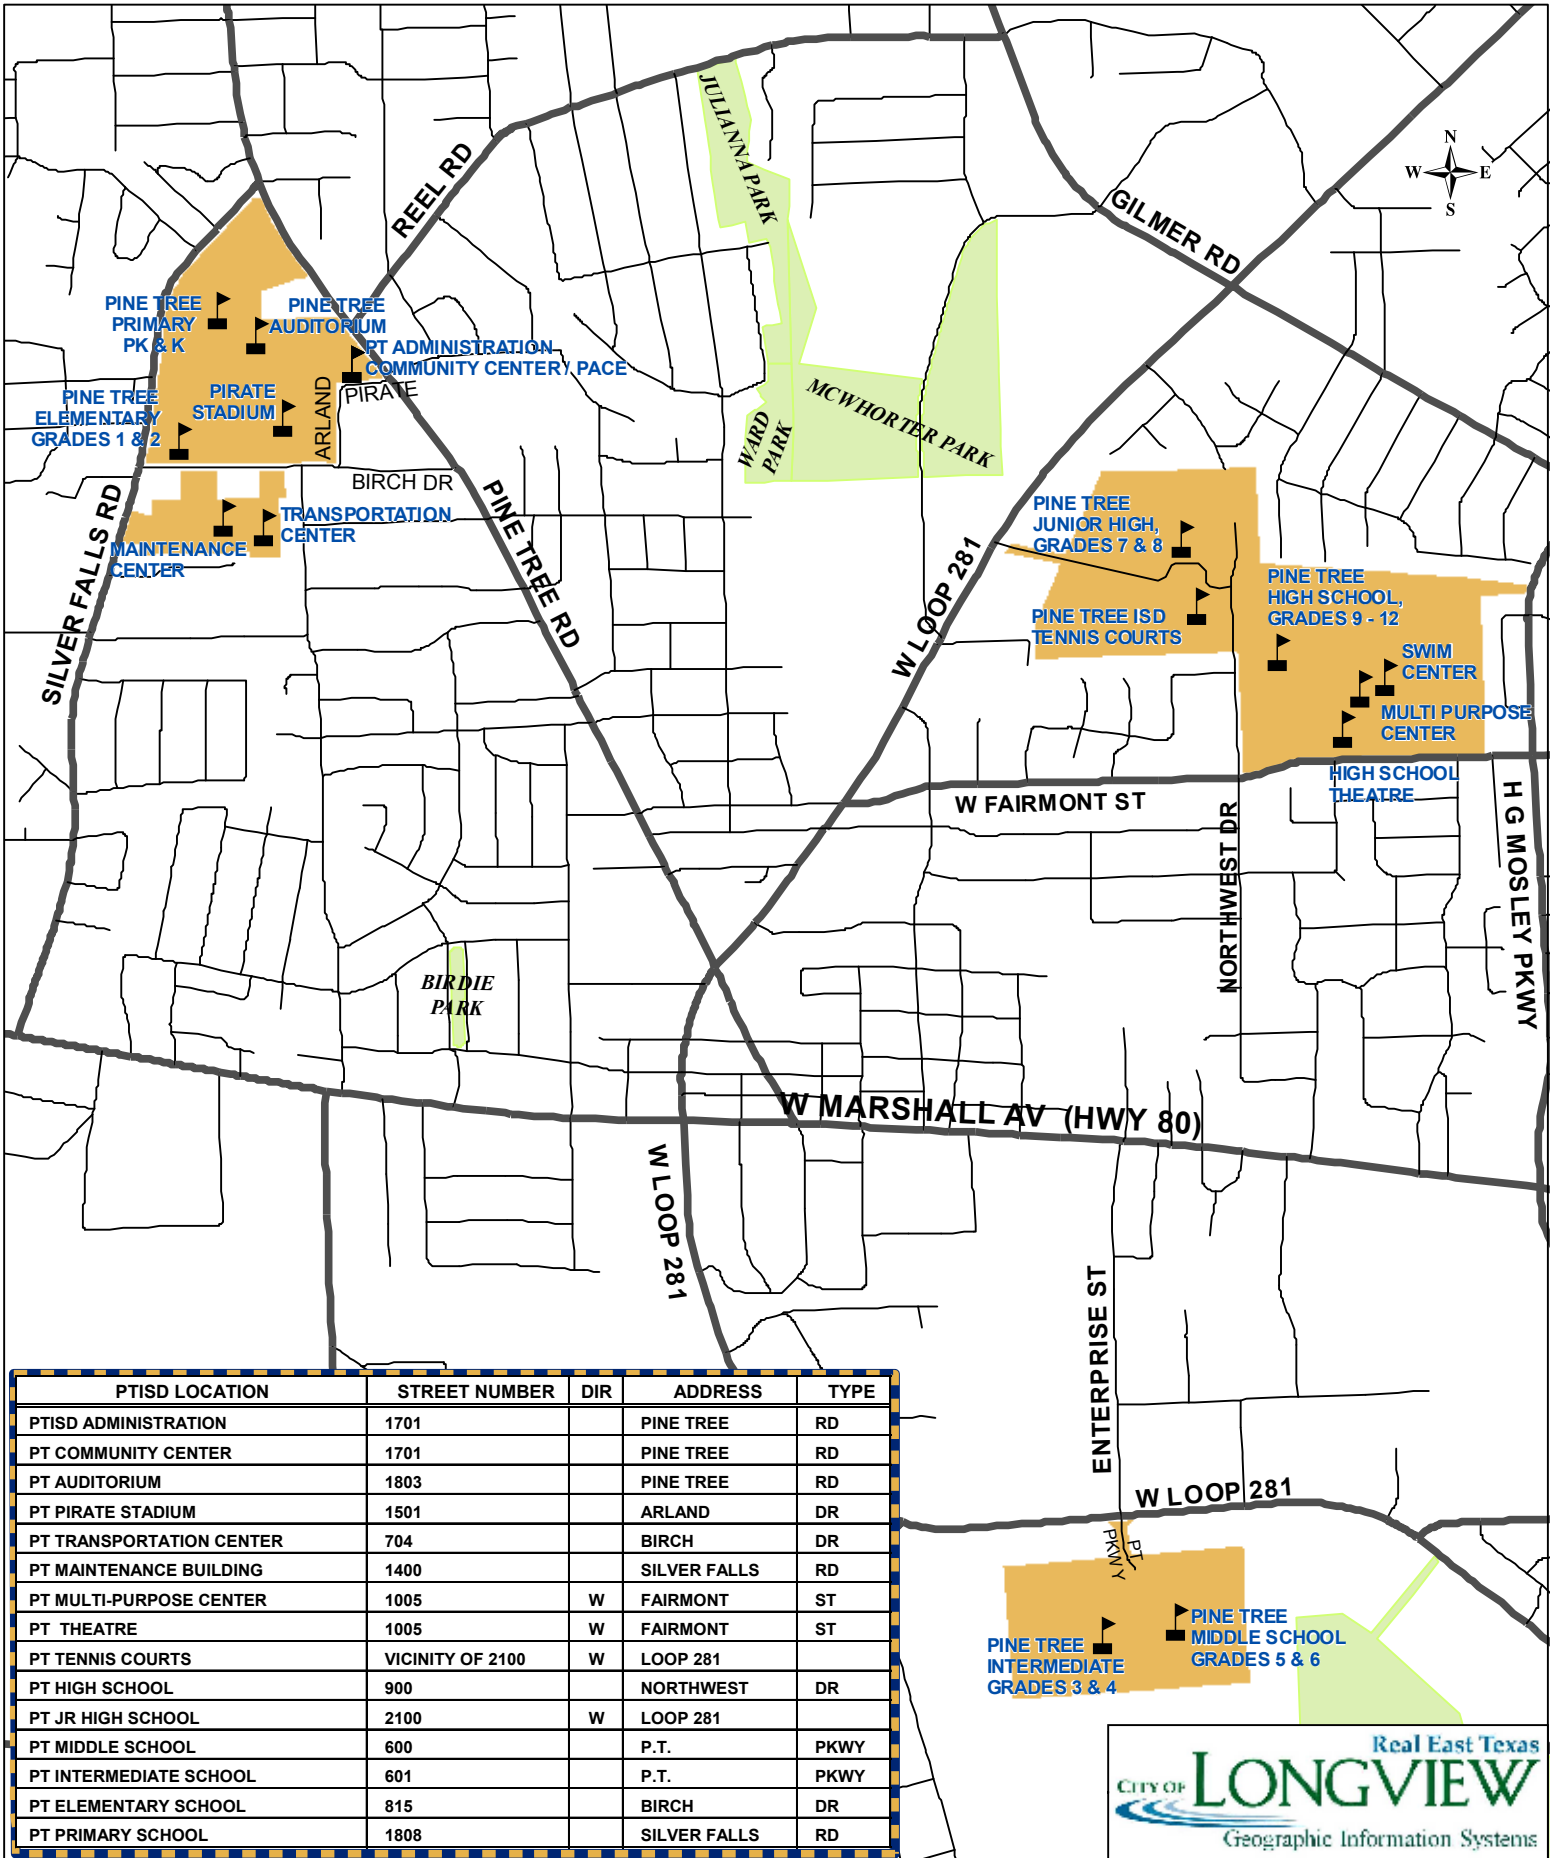

PINE TREE ISD SCHOOL LOCATOR

Pine Tree ISD
PO Box 5878
Longview, Texas 75608
903-295-5000
www.ptisd.org

PTISD LOCATION	STREET NUMBER	DIR	ADDRESS	TYPE
PTISD ADMINISTRATION	1701		PINE TREE	RD
PT COMMUNITY CENTER	1701		PINE TREE	RD
PT AUDITORIUM	1803		PINE TREE	RD
PT PIRATE STADIUM	1501		ARLAND	DR
PT TRANSPORTATION CENTER	704		BIRCH	DR
PT MAINTENANCE BUILDING	1400		SILVER FALLS	RD
PT MULTI-PURPOSE CENTER	1005	W	FAIRMONT	ST
PT THEATRE	1005	W	FAIRMONT	ST
PT TENNIS COURTS	VICINITY OF 2100	W	LOOP 281	
PT HIGH SCHOOL	900		NORTHWEST	DR
PT JR HIGH SCHOOL	2100	W	LOOP 281	
PT MIDDLE SCHOOL	600		P.T.	PKWY
PT INTERMEDIATE SCHOOL	601		P.T.	PKWY
PT ELEMENTARY SCHOOL	815		BIRCH	DR
PT PRIMARY SCHOOL	1808		SILVER FALLS	RD